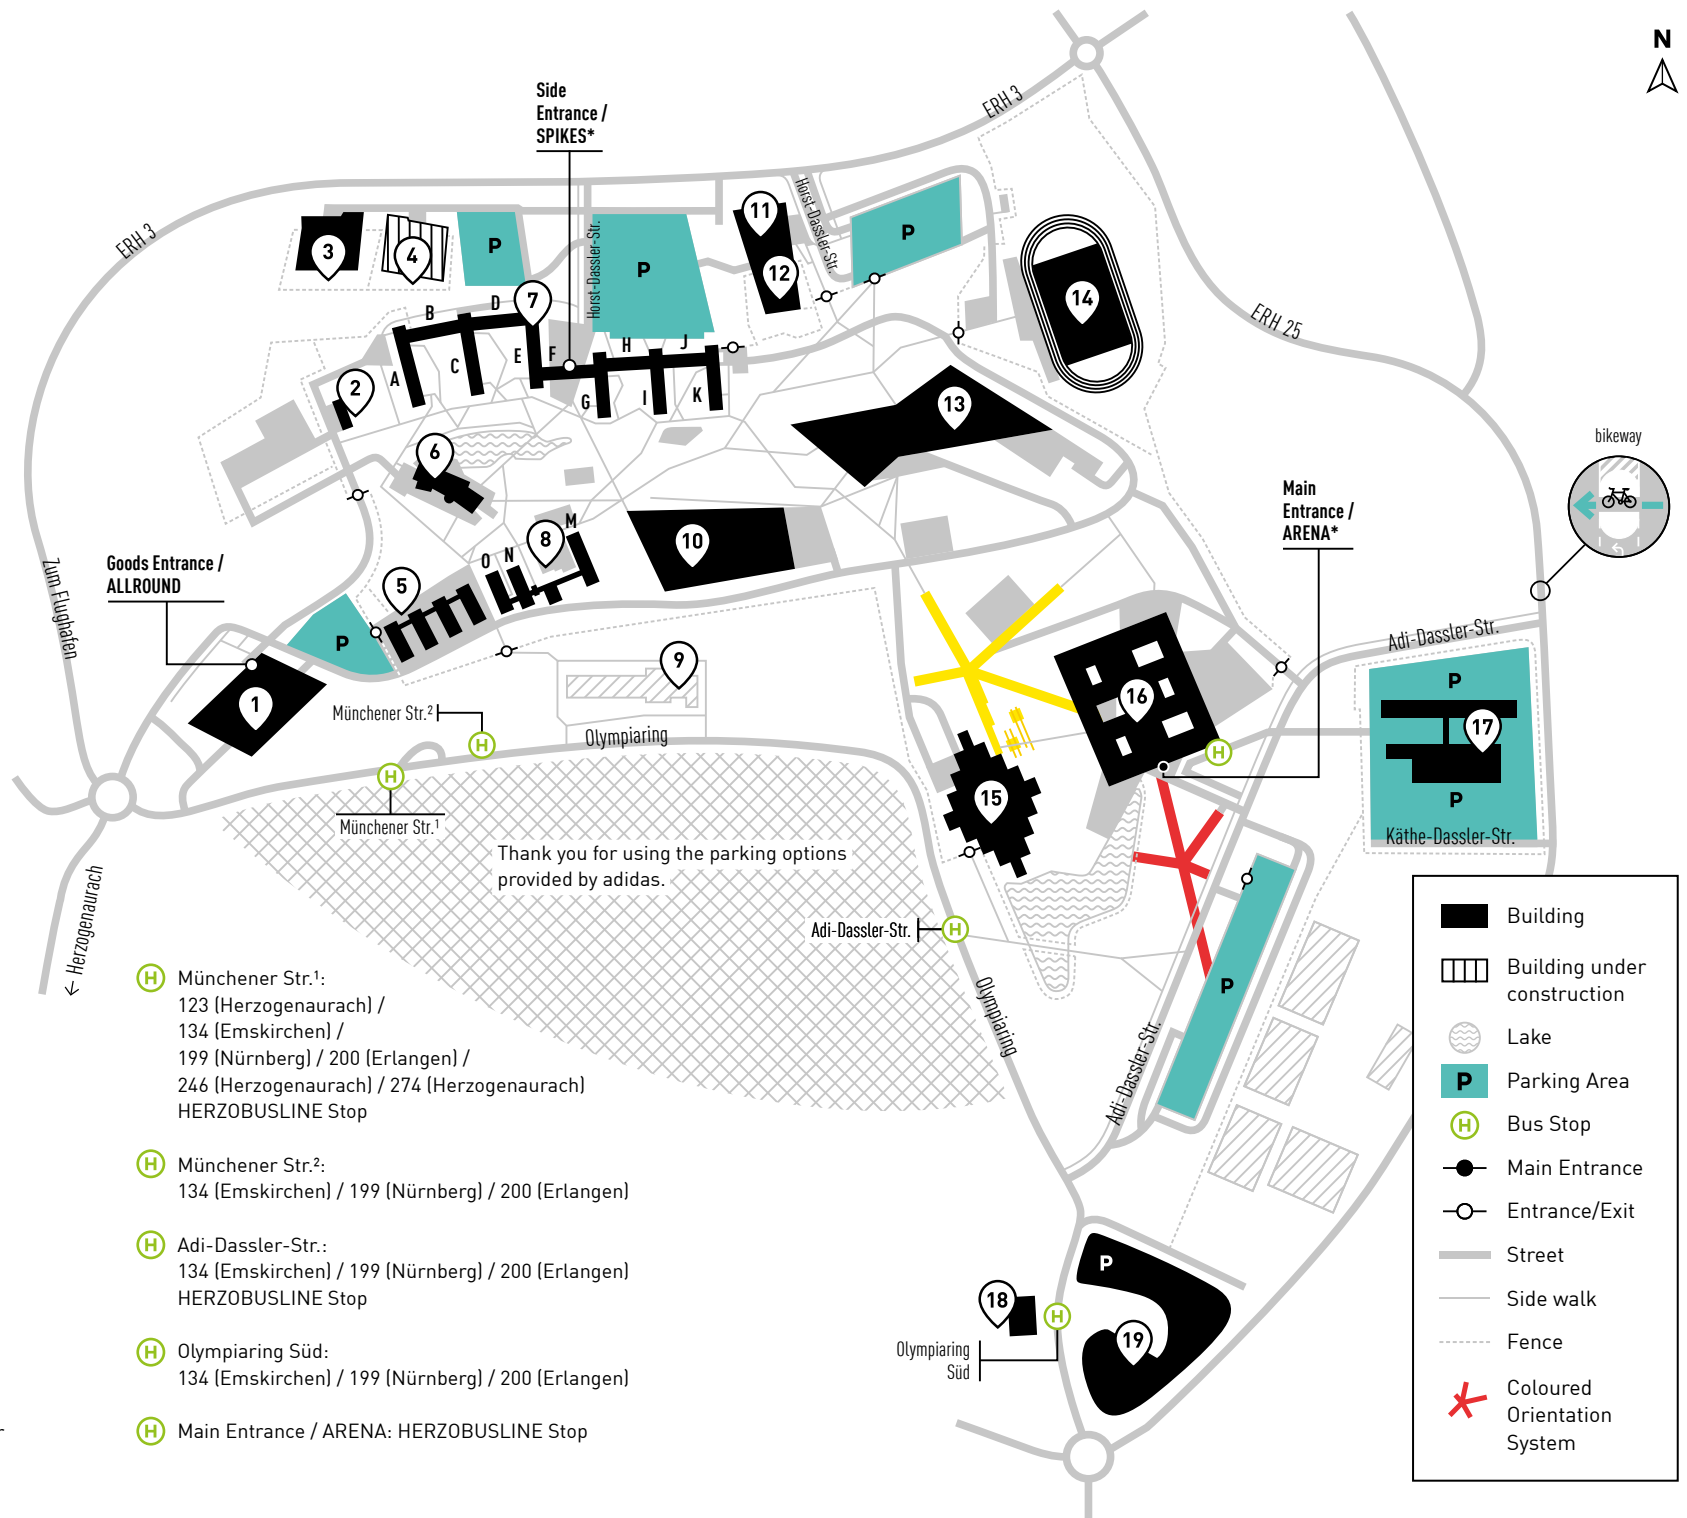

***PLEASE NOTE:**

With the opening of the adidas ARENA building the "Adi-Dassler-Str." has been moved to the new main entrance. Please watch out for the correct street/entrance and make sure your navigational system is updated.

	Building		Lake
	Building under construction		Street
	Parking Area		Side walk
	Main Entrance		Fence
	Entrance/Exit		Directions
			Visitor Parking

- 1 ALLROUND
- 2 THE SHED
- 3 WORLD OF KIDS II
- 4 WORLD OF KIDS I under construction
- 5 PAVILLON BASE
- 6 STRIPES (Employee Restaurant)
- 7 SPIKES*
- 8 PAVILLON (M, N, O)
- 9 Hotel
- 10 ADIDAS CONSUMER CENTER
- 11 GYM
- 12 WORLD OF KIDS I
- 13 LACES (Timeout Coffee Bar)
- 14 ADI DASSLER SPORTPLATZ
- 15 HALFTIME (Meeting Area & Employee Restaurant)
- 16 ARENA*
- 17 PITCH I & II (Marketplace Employee Restaurant)
- 18 BRAND CONCEPT STORE
- 19 MULTI BRAND FACTORY OUTLET

To get here coming from A3:
 Take the EXIT 82:
 Turn right, follow the street
 Turn right at 2nd traffic light

#%% 55 1 26# 05
 9 1 4. & 1 (521 465
 <7 (#* 4651 26# 0' 0
 9 1 4. & 1 (521 465

- ① ALLROUND
- ② THE SHED
- ③ WORLD OF KIDS II
- ④ WORLD OF KIDS I
under construction
- ⑤ PAVILLON BASE
- ⑥ STRIPES
(Employee Restaurant)
- ⑦ SPIKES*
- ⑧ PAVILLON (M, N, O)
- ⑨ Hotel
- ⑩ ADIDAS CONSUMER CENTER
- ⑪ GYM
- ⑫ WORLD OF KIDS I
- ⑬ LACES
(Timeout Bistro)
- ⑭ ADI DASSLER SPORTPLATZ
- ⑮ HALFTIME
(Meeting Area & Employee Restaurant)
- ⑯ ARENA*
(Touchdown Bistro)
- ⑰ PITCH I & II
(Marketplace Employee Restaurant)
- ⑱ BRAND CONCEPT STORE
- ⑲ MULTI BRAND FACTORY OUTLET