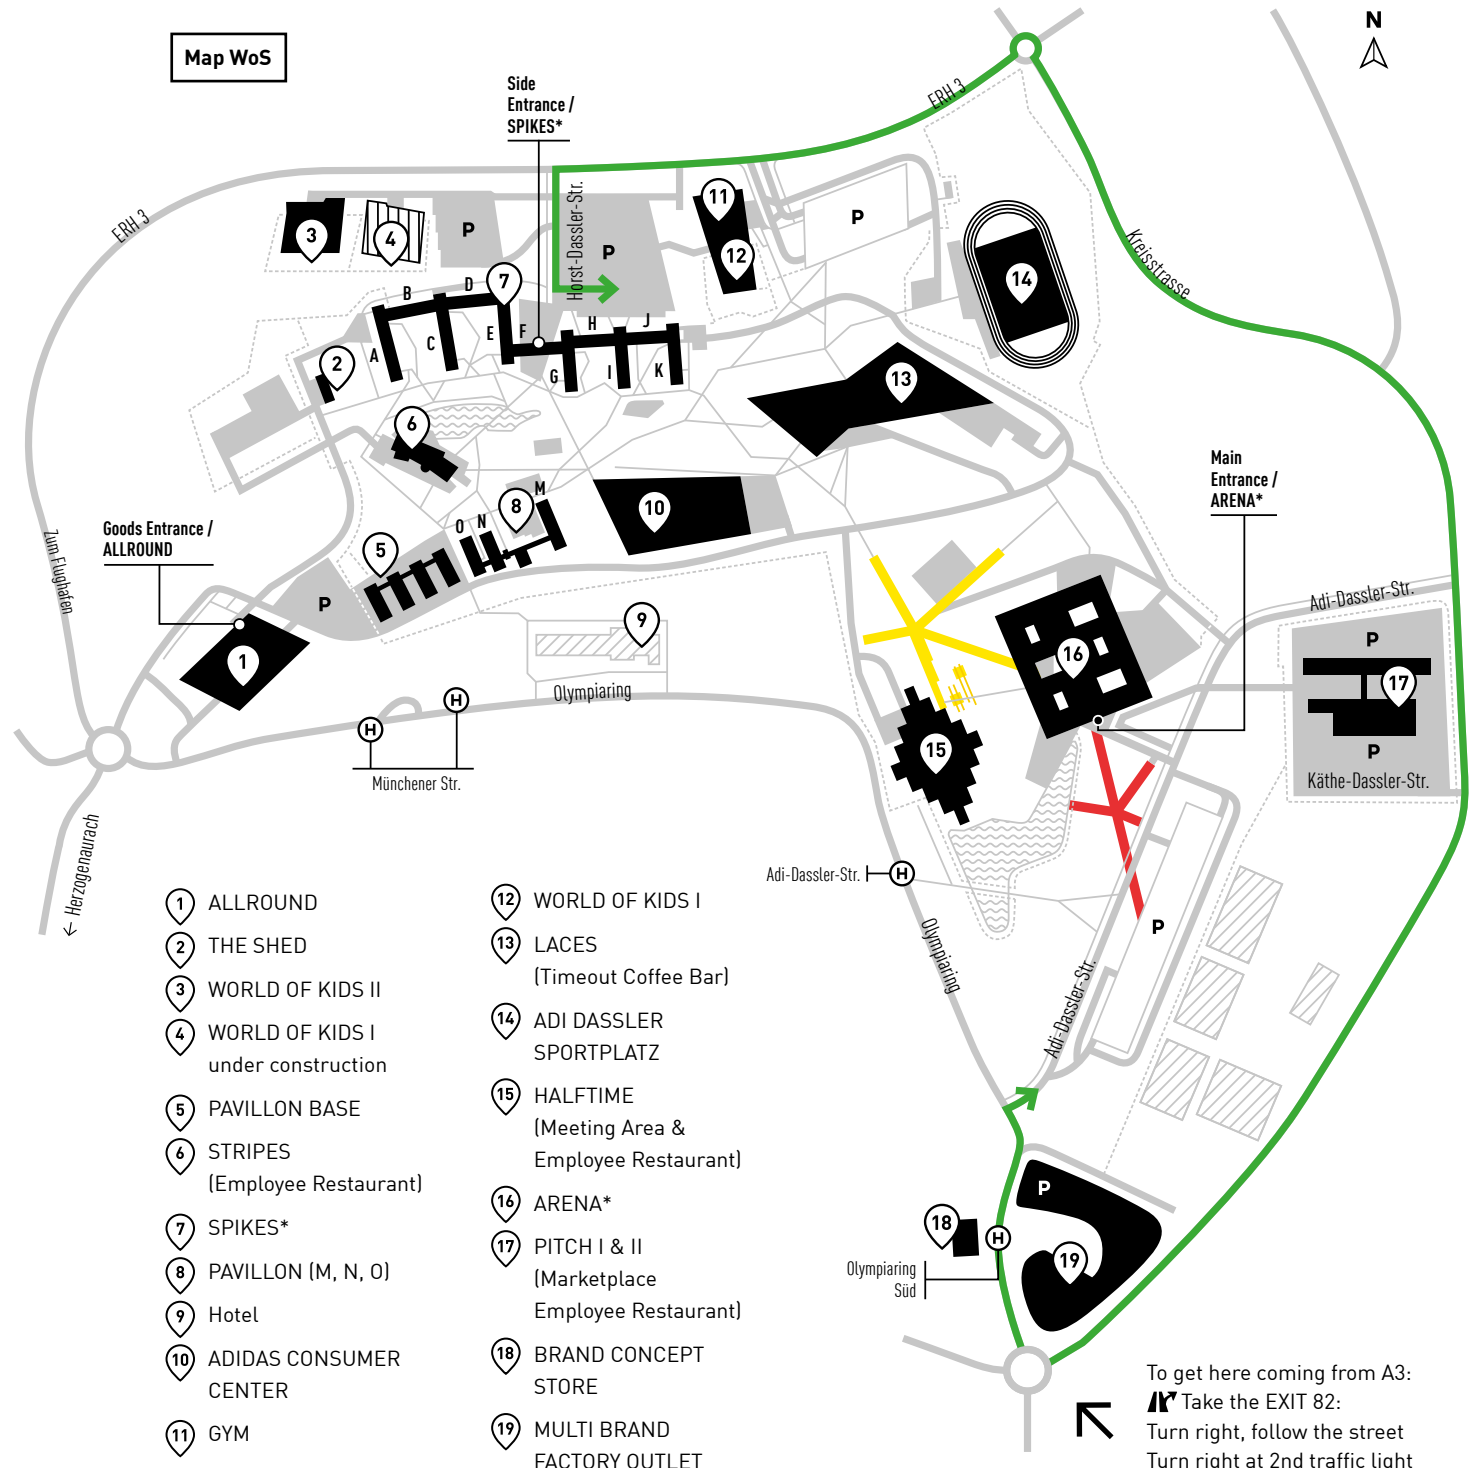

Parking ARENA
 Adi-Dassler-Str. 4
 91074 Herzogenaurach

Side Entrance
World of Sports (WoS)
adidas SPIKES*
 Horst-Dassler-Str. 1
 91074 Herzogenaurach

Parking Area
 Horst-Dassler-Str. 1
 91074 Herzogenaurach

***PLEASE NOTE:**

With the opening of the adidas ARENA building the "Adi-Dassler-Str." has been moved to the new main entrance. Please watch out for the correct street/entrance and make sure your navigational system is updated.

	Building		Lake
	Building under construction		Street
	Parking Area		Side walk
	Main Entrance		Fence
	Entrance/Exit		Directions
			Visitor Parking

- 1 ALLROUND
- 2 THE SHED
- 3 WORLD OF KIDS II
- 4 WORLD OF KIDS I under construction
- 5 PAVILLON BASE
- 6 STRIPES (Employee Restaurant)
- 7 SPIKES*
- 8 PAVILLON (M, N, O)
- 9 Hotel
- 10 ADIDAS CONSUMER CENTER
- 11 GYM
- 12 WORLD OF KIDS I
- 13 LACES (Timeout Coffee Bar)
- 14 ADI DASSLER SPORTPLATZ
- 15 HALFTIME (Meeting Area & Employee Restaurant)
- 16 ARENA*
- 17 PITCH I & II (Marketplace Employee Restaurant)
- 18 BRAND CONCEPT STORE
- 19 MULTI BRAND FACTORY OUTLET

To get here coming from A3:
 Take the EXIT 82:
 Turn right, follow the street
 Turn right at 2nd traffic light

#%% 55 1 26# 05
 9 1 4. & 1 (521 465
 <7 (#* 4651 26# 0' 0
 9 1 4. & 1 (521 465

- ① ALLROUND
- ② THE SHED
- ③ WORLD OF KIDS II
- ④ WORLD OF KIDS I
under construction
- ⑤ PAVILLON BASE
- ⑥ STRIPES
(Employee Restaurant)
- ⑦ SPIKES*
- ⑧ PAVILLON (M, N, O)
- ⑨ Hotel
- ⑩ ADIDAS CONSUMER CENTER
- ⑪ GYM
- ⑫ WORLD OF KIDS I
- ⑬ LACES
(Timeout Bistro)
- ⑭ ADI DASSLER SPORTPLATZ
- ⑮ HALFTIME
(Meeting Area & Employee Restaurant)
- ⑯ ARENA*
(Touchdown Bistro)
- ⑰ PITCH I & II
(Marketplace Employee Restaurant)
- ⑱ BRAND CONCEPT STORE
- ⑲ MULTI BRAND FACTORY OUTLET